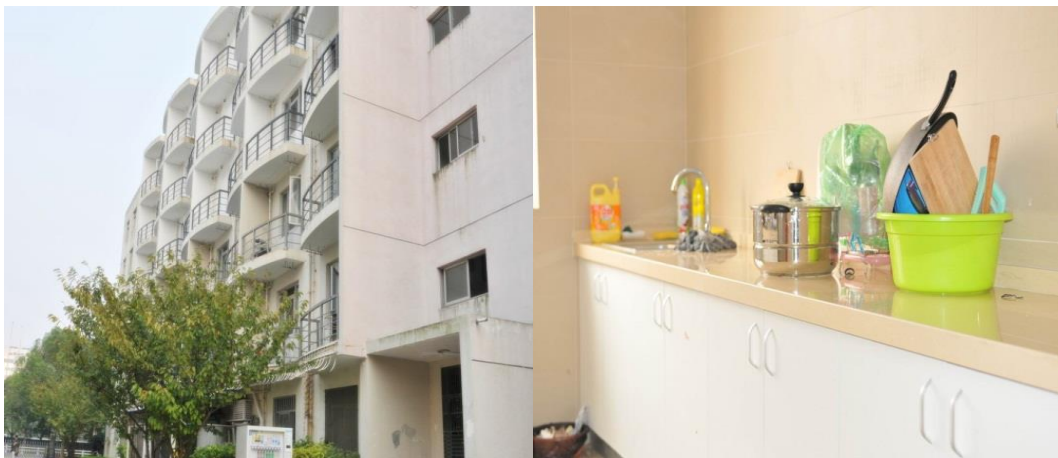

Introduction about International Student Dormitories 2019

A. Student apartment building 18-22, Lane 280, Huatuo Road

Room Type	Dormitory Fee	Other Cost
Double Room	400 RMB each room per month	Fees for electricity, shower, WIFI and air conditioning rental are at your own expense
Remark	It is about 400m from the main campus. Double rooms are equipped with 2 single loft beds, wardrobe, desk, bookshelf and other facilities; Each double room is designed for 2 students. Each floor is equipped with public bathroom, toilets and washing sinks, and a public kitchen.	

B. Student apartment building 3-4, Lane 280, Huatuo Road

	A	B	C	D
Type	Double (south)	1. Double (north) 2. Single (south) above 3rd floor	1. Single (north) higher than 3rd floor 2. 1st—2nd floor (south)	1. 1st—2nd floor (north) 2. 1st—3rd floor (near the street)
Dormitory Fee (each room per month)	1600 RMB	1400 RMB	1200 RMB	800 RMB
Remark	It is about 400m from the main campus, equipped with wardrobe, air-conditioning, independent bathroom and desk. Single room has a big bed while double room has 2 single beds. There is 1 public kitchen on each floor, 1 boiling water machine for every 4 floors, laundry room for the whole building on Ground floor 1 with washing machines and dryers. Fees for water, electricity and WIFI are at your own expense.			